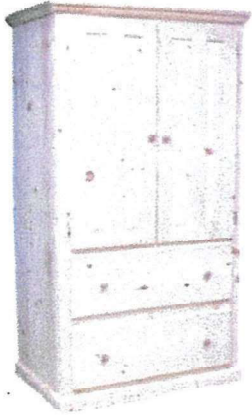

BEDROOM

Yarbrough Furniture Designs, Inc

Calm Cozy Comfort

Bedroom Furniture

Oak, Pine, or Maple

Armoire 2 Drawers
 932B Bi-Fold Doors 1Adj Shelf
 38w x 72h x 24d
 TV Area 31 3/4 x 37 1/4

Wardrobe w/ Drawer
 934 1 Adj. Shelf, 1 Clothes Rod
 38w x 72t x 24d

Armoire 3 Drawers
 937 1 Adj Shelf
 38w x 72t x 24d
 TV Area 34w x 34 1/2t

Armoire 3 Drawers w/ Bi-Fold Doors
 937B 1 Adj. Shelf
 38w x 72t x 24d
 TV Opening 34w x 34 1/4t

9 Drawer Dresser
 Available in Pine Only
 980 61w x 38t x 18d