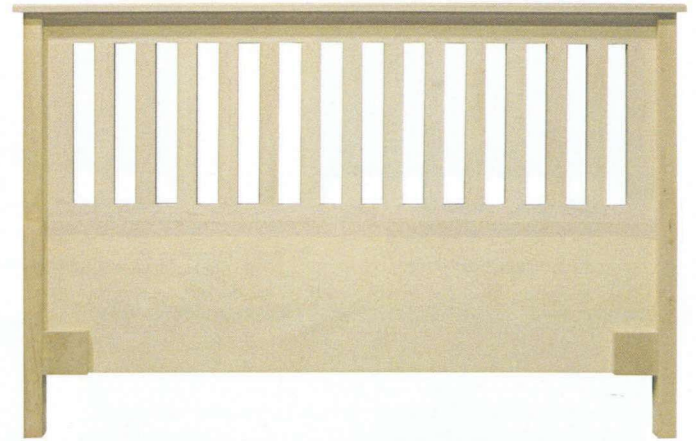

Twin

HB_4820/T Twin Headboard
45 1/2"w x 40"h x 12 1/2"d
1 divider

HB_4830/T Twin
42 3/4"w x 40"h x 2 1/4"d

HB_4830/F Full
57 3/4"w x 40"h x 2 1/4"d

HB_4830/Q Queen
63 3/4"w x 55"h x 2 1/4"d

HB_4830/K King
81 3/4"w x 55"h x 2 1/4"d