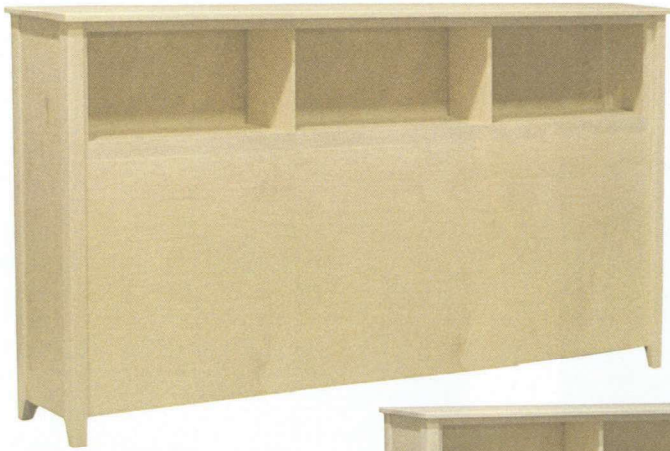

BEDROOM

Yarbrough Furniture Designs, Inc

Available in Oak, Pine & Maple

NEW SHAKER - 4800 COLLECTION

Twin

HB_4820/T Twin Headboard
45 1/2"w x 40"h x 12 1/2"d
1 divider

HB_4830/Q Queen
63 3/4"w x 55"h x 2 1/4"d

HB_4830/K King
81 3/4"w x 55"h x 2 1/4"d