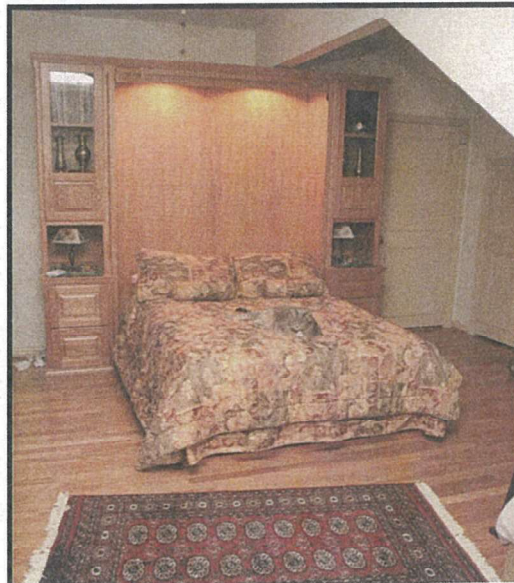

WALLB_Q/HZ
86 1/2" w x 68 1/4" h x 16" d

Please note: The dimensions given will vary based on the style chosen.

Hutch sold separately

Hutch sold separately

BEDS & HEADBOARDS Yarbrough Furniture Designs, Inc