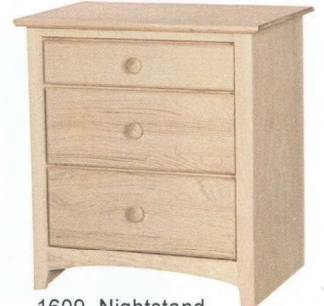

1325/F/XT
Full Headboard extra tall
59 1/2"w x 54"h x 2 1/4"d

1325/Q/XT
Queen Headboard extra tall
63 1/2"w x 54"h x 2 1/4"d

1326/K/XT
King Headboard extra tall
81 1/2"w x 54"h x 2 1/4"d

BEDROOM

Yarbrough Furniture Designs, Inc

Available in Oak, Pine & Maple

SHAKER - 1600 COLLECTION

Top molding close up

Base close up

1601 Nightstand
25 1/2"w x 22 3/4"h x 17 1/2"d

1602 Nightstand
25 1/2"w x 22 3/4"h x 17 1/2"d

1603 Chest of Drawers
33 1/2"w x 31"h x 17 1/2"d

1609 Nightstand
25 1/2"w x 27"h x 17 1/2"d

1604 Chest of Drawers
33 1/2"w x 39"h x 17 1/2"d

1605 Chest of Drawers
33 1/2"w x 47"h x 17 1/2"d

1606 Dresser 62 1/2"w x 31"h x 17 1/2"
1612 Mirror 28"w x 40"h x 3/4"
Options: IN1612/H hanging mirror, IN1613
Tri-fold mirror, IN1612/L landscape mirror