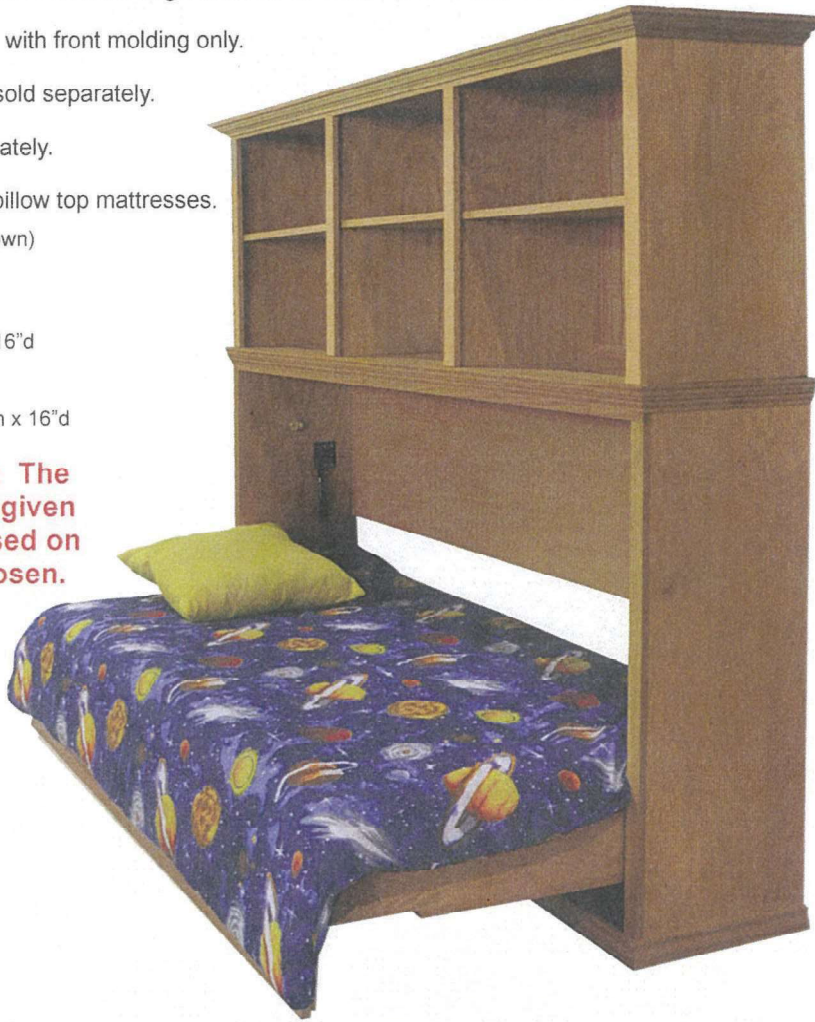

BEDS & HEADBOARDS

Yarbrough Furniture Designs, Inc

Available in Oak, Pine & Maple

HORIZONTAL WALL BED

Introducing the Horizontal Wall bed. Unique in the ready-to-finish furniture industry. Exclusive to Inwood Furniture Mfg. Available in Twin, Full and Queen and all available styles.

Offered standard with front molding only.

Side towers are sold separately.

Hutch sold separately.

Do not use with pillow top mattresses.

WALLB_T/HZ (shown)
83" w x 47" h x 16" d

WALLB_F/HZ
83" w x 62 1/4" h x 16" d

WALLB_Q/HZ
86 1/2" w x 68 1/4" h x 16" d

Please note: The dimensions given will vary based on the style chosen.