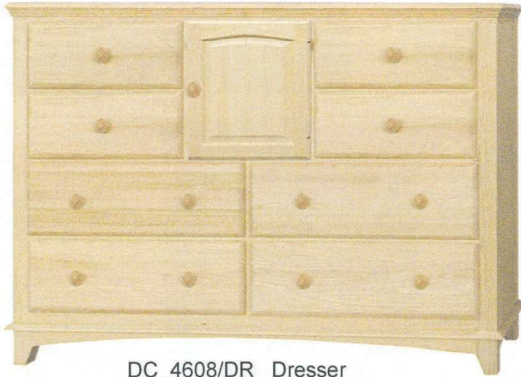

DC_4608/DR Dresser
58"w x 42 1/4"h x 19"d