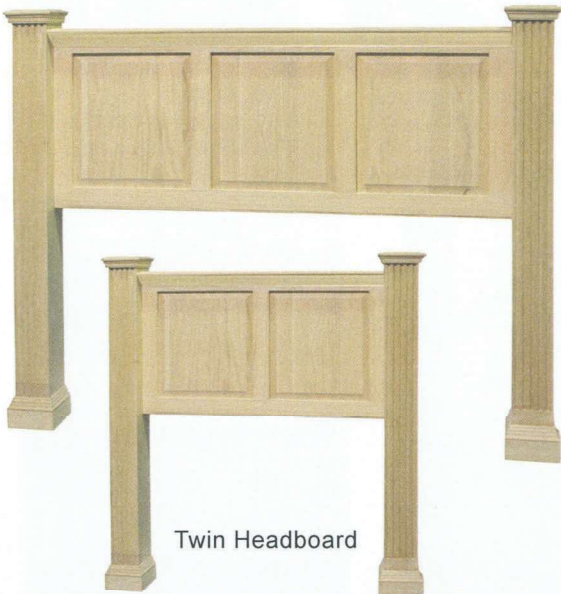

Available in Oak, Pine & Maple

FLUTED - 4400 COLLECTION

DC_4406 Dresser
53 1/2"w x 36 3/4"h x 19"d

DC_4408/DR Dresser
58"w x 39"h x 19"d

AR_4408 Armoire
51 3/4"w x 55 1/2"h x 19"d 2 adjustable shelves

HB_4420/K King Headboard
84 1/4"w x 55"h x 6 1/4"d
3 panels