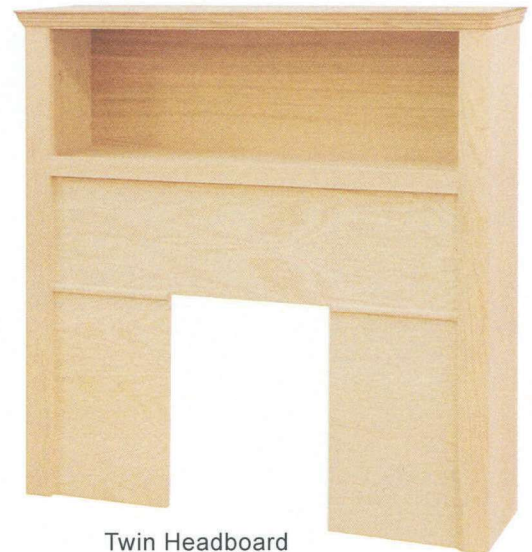

Full Headboard
58" w x 46" h x 1 1/2" d

1215/Q

Queen Headboard
62" w x 46" h x 1 1/2" d

1216/K

King Headboard
80" w x 46" h x 1 1/2" d

1214/T/XT

Twin Headboard extra tall
42" w x 54" h x 1 1/2" d

1215/F/XT

Full Headboard extra tall
58" w x 54" h x 1 1/2" d

1215/Q/XT

Queen Headboard extra tall
62" w x 54" h x 1 1/2" d

1216/K/XT

King Headboard extra tall
80" w x 54" h x 1 1/2" d

Twin Headboard

1220/T

Twin Headboard
43 1/2" w x 46" h x 12" d