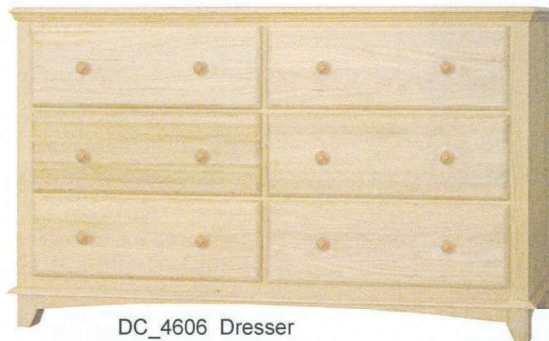

NS_4603/WP
Nightstand with Pullout
29 1/2"w x 36"h x 17"d

CD_4603 Chest of Drawers
32"w x 39 1/2"h x 19"d

CD_4605 Chest of Drawers
32"w x 41 3/4"h x 19"d

CD_4607 Chest of Drawers
32"w x 56"h x 19"d

CD_4608 Chest of Drawers
32"w x 50 1/2"h x 19"d

AR_4603 Armoire
37 1/2"w x 64 1/4"h x 19"d
2 adjustable shelves

DC_4606 Dresser
60"w x 39 1/2"h x 19"d

DC_4609 Dresser
52"w x 45"h x 19"d

PRICE, HARDWARE & DESIGN SUBJECT TO CHANGE WITHOUT NOTICE

YARBROUGH