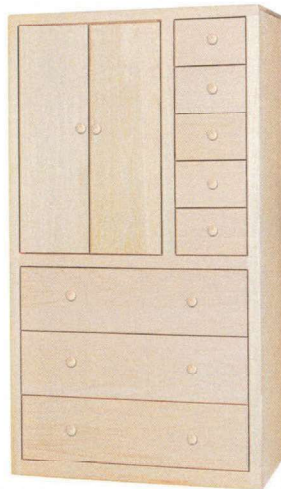

801 Lingerie Chest
24" w x 51 3/8" h x 20" d

821 Lingerie Chest
24" w x 51 3/8" h x 16 1/2" d

802 Nightstand
24" w x 22" h x 20" d

822 Nightstand
24" w x 22" h x 16 1/2" d

803 Chest of Drawers
32" w x 30 3/4" h x 20" d

823 Chest of Drawers
32" w x 30 3/4" h x 16 1/2" d

804 Chest of Drawers
32" w x 39 1/2" h x 20" d

824 Chest of Drawers
32" w x 39 1/2" h x 16 1/2" d

805 Chest of Drawers
32" w x 48 1/4" h x 20" d

825 Chest of Drawers
32" w x 48 1/4" h x 16 1/2" d

808 Armoire
36" w x 64 3/8" h x 20" d
1 adjustable shelf

828 Armoire
36" w x 64 3/8" h x 16 1/2" d
1 adjustable shelf

809 Armoire
32" w x 60 3/8" h x 20" d
1 adjustable shelf

829 Armoire
32" w x 60 3/8" h x 16 1/2" d
1 adjustable shelf