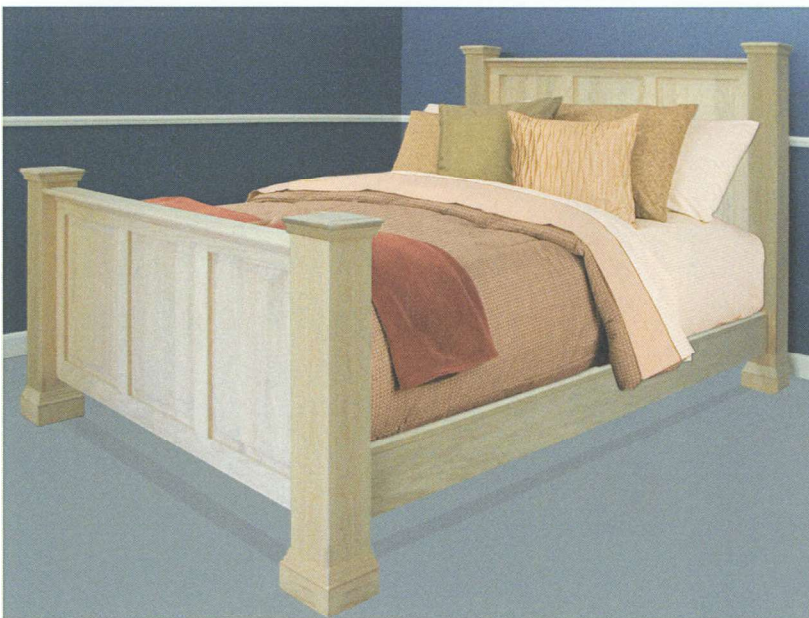

BD_4950/T Twin Bed
45 1/4"w x 55"h x 85 1/4"l
2 panels, footboard is 33 3/4"h

BD_4950/F Full Bed
60 1/4"w x 55"h x 85 1/4"l
3 panels, footboard is 33 3/4"h