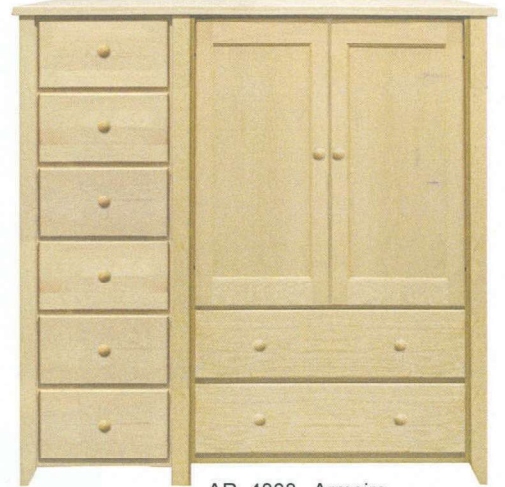

CD_4807/V2 Chest of Drawers
34"w x 52 3/4"h x 19 3/4"d

BEDROOM

Yarbrough Furniture Designs, Inc

Available in Oak, Pine & Maple

NEW SHAKER - 4800 COLLECTION

AR_4802 Armoire
34" w x 55" h x 19 3/4" d
2 adjustable shelves

AR_4806 Armoire
47" w x 55" h x 19 3/4" d
3 adjustable shelves

AR_4808 Armoire
54 1/4" w x 55" h x 19 3/4" d
2 adjustable shelves

DC_4806 Dresser
56 3/4" w x 36 1/4" h x 19 3/4" d

DC_4808/DR Dresser
58 1/2" w x 38 1/2" h x 19 3/4" d