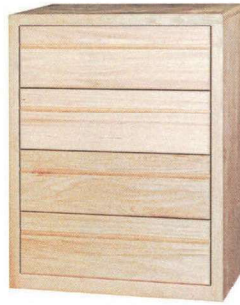

904 Chest of Drawers
32"w x 39 1/2"h x 20"d