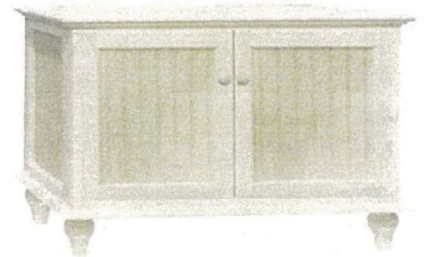

BL_4200 Blanket Chest
39"w x 25 1/4"h x 19 1/2"d
Lid support, false beadboard panel doors