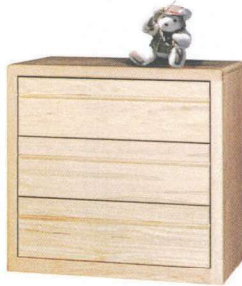

THIS COLLECTION HAS FINGER-PULL DRAWERS,
NO MOLDING

900 Collection
close up with
finger pull drawers.

902 Nightstand
24"w x 22"h x 20"d

1102 Nightstand
24"w x 22"h x 16 1/2"d

903 Nightstand
32"w x 30 3/4"h x 20"d