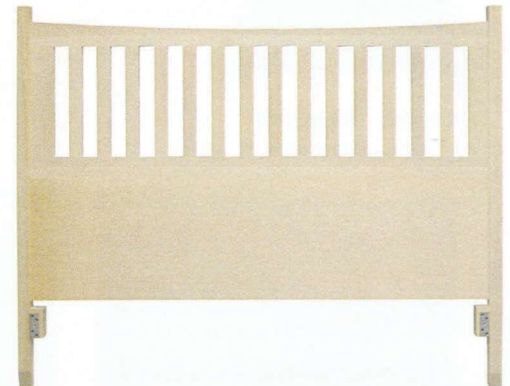

HB_4630/T Twin Headboard
43"w x 52"h x 2 1/4"d

HB_4630/F Full Headboard
58"w x 52"h x 2 1/4"d