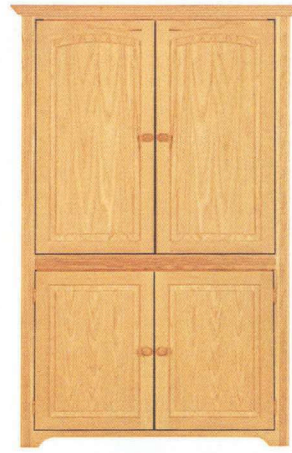

Available in Oak, Pine & Maple

434 Armoire
36" w x 62" h x 20 3/4" d
1 adjustable shelf, raised panel or flat panel doors

435 Armoire
36" w x 62" h x 20 3/4" d
1 rod, raised panel or flat panel doors

436 Armoire
36" w x 62" h x 20 3/4" d
1 adjustable shelf

1542 Armoire
40" w x 76" h x 25 3/4" d
2 adjustable shelves, 1 rod

1544 Armoire
40" w x 76" h x 25 3/4" d
1 adjustable shelf, 1 rod

1546 Armoire
40" w x 76" h x 25 3/4" d
2 adjustable shelves, 1 rod

1502 Armoire
51" w x 76" h x 27" d
2 adjustable shelves, 1 rod