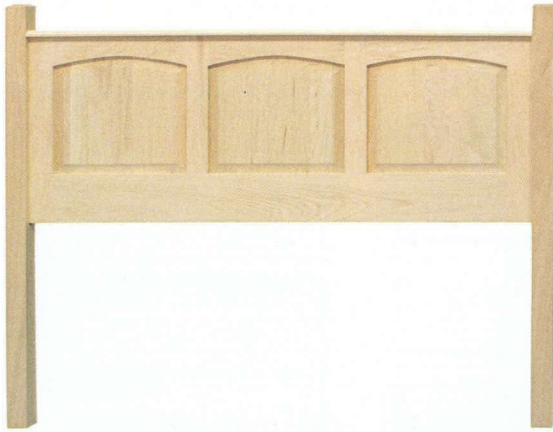

HB_4620/F Full Headboard
58"w x 52"h x 2 1/4"d 2 panels

HB_4620/T Twin Headboard
43"w x 52"h x 2 1/4"d 2 panels