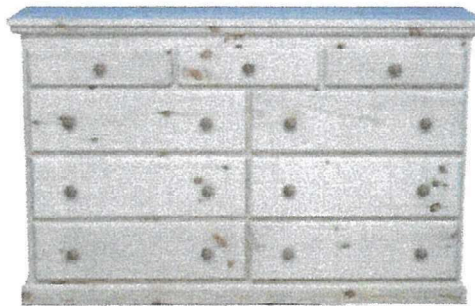

BEDROOM

Yarbrough Furniture Designs, Inc

Calm Cozy Comfort

Bedroom Furniture

Oak, Pine, or Maple

Armoire 2 Drawers
 932B Bi-Fold Doors 1Adj Shelf
 38w x 72h x 24d
 TV Area 31 3/4 x 37 1/4

Wardrobe w/ Drawer
 934 1 Adj. Shelf, 1 Clothes Rod
 38w x 72t x 24d

Armoire 3 Drawers
 937 1 Adj Shelf
 38w x 72t x 24d
 TV Area 34w x 34 1/2t

Armoire 3 Drawers w/ Bi-Fold Doors
 937B 1 Adj. Shelf
 38w x 72t x 24d
 TV Opening 34w x 34 1/4t

9 Drawer Dresser
 Available in Pine Only
 980 61w x 38t x 18d