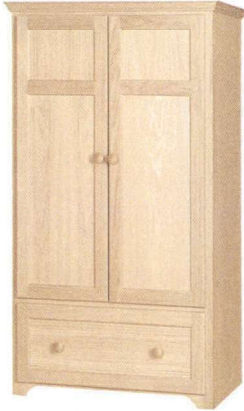

435 Armoire
36" w x 62" h x 20 3/4" d
1 rod, raised panel or flat panel doors