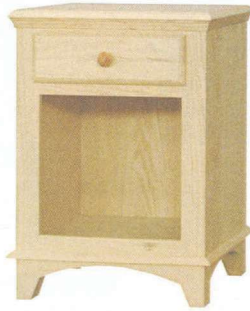

NS_4601/DR/HR Nightstand
21 1/2"w x 29"h x 17"d

NS_4601 Nightstand
21 1/2"w x 29"h x 17"d