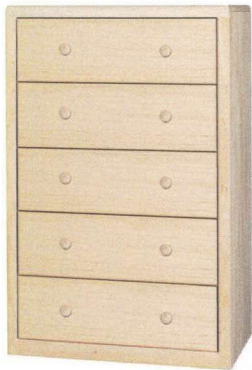

805 Chest of Drawers
32" w x 48 1/4" h x 20" d