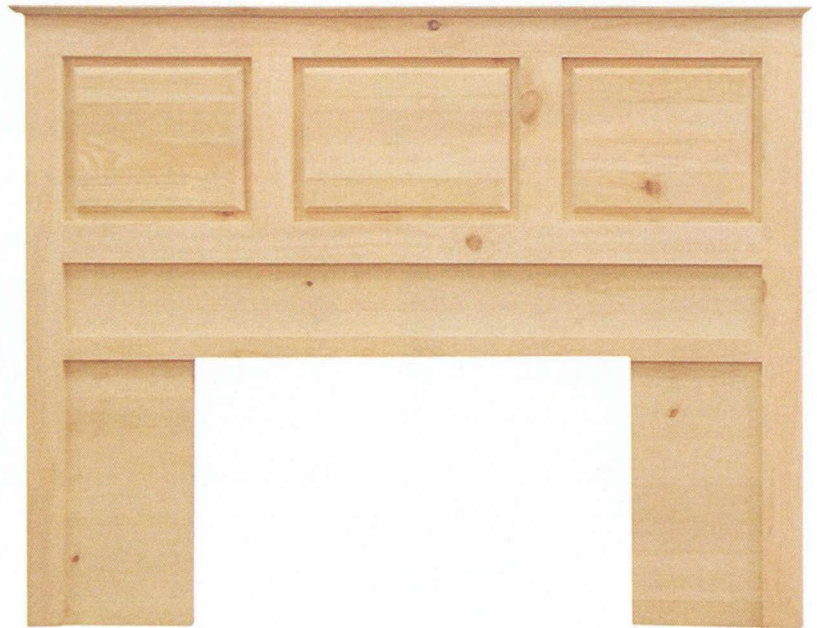

1615 Armoire
33 1/2"w x 60 1/4"h x 17 1/2"
2 adjustable shelves

1616 Lingerie Chest
25 1/2"w x 55"h x 17 1/2"d

Twin Headboard

1624/T Twin Headboard
43 1/2"w x 46"h x 2 1/4"d

1625/F Full Headboard
59 1/2"w x 46"h x 2 1/4"d