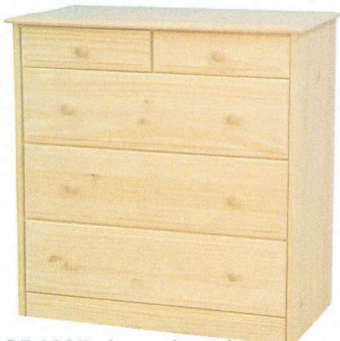

CD1005 shown here in Colonial Style with Wooden Knobs and a **Straight Apron**