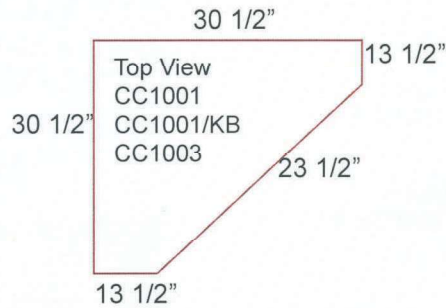

No apron available