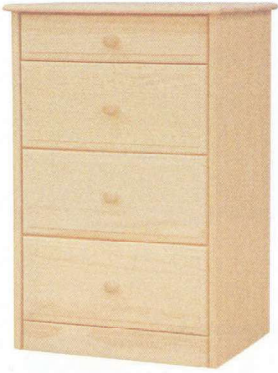

HU1101 Hutch
62"w x 42"h x 11 1/2"d

HU1101/DR Hutch
62"w x 42"h x 11 1/2"d
Doors

SIERRA COLLECTION

Yarbrough Furniture Designs, Inc

Use the following options after product i.d: /SW, /CO, /SH, /MO, /CP, /WK, /CH, /MI, /BF, /SC, /SR and /SA. Refer to the beginning of the Sierra Collection section for examples. All products are shipped Colonial Style with Wooden Knobs, Straight Apron and Euro Slides, unless stated otherwise.