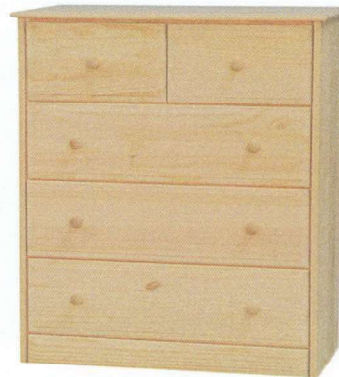

CD1505 (shown)
34 1/2"w x 40"h x 17 1/4"d