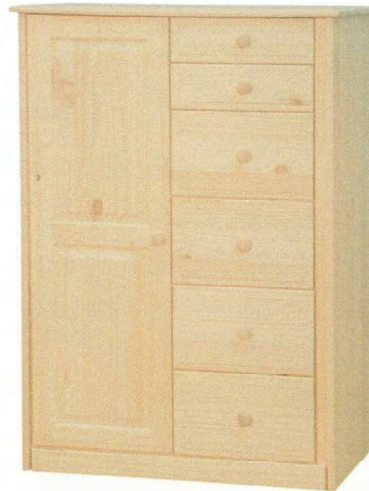

AR1008/BF
34 1/2" w x 70" h x 17 1/4" d
two adjustable shelves

AR1009 (shown)
34 1/2" w x 59 1/4" h x 17 1/4" d

AR1009/BF
34 1/2" w x 61 1/4" h x 17 1/4" d

AR1010 (shown)
34 1/2" w x 68" h x 17 1/4" d

AR1010/BF
34 1/2" w x 70" h x 17 1/4" d

CA1000 (shown)
34 1/2"w x 31"h x 17 1/4"d
1 adjustable shelf

CA1001/DR (shown)
34 1/2"w x 31"h x 17 1/4"d

CA1100
34 1/2"w x 31"h x 17 1/4"d

CA1001 (shown)
23 1/4"w x 44"h x 17 1/4"d
1 adjustable shelf, 1 hanging rod

CA1006 (shown)
34 1/2"w x 48"h x 17 1/4"d
2 adjustable shelves
1 hanging rod

CA1106 (shown)
50"w x 48"h x 17 1/4"d
2 adjustable shelves
2 hanging rod

CA1106/BF
50"w x 50"h x 17 1/4"d
2 adjustable shelves
2 hanging rods