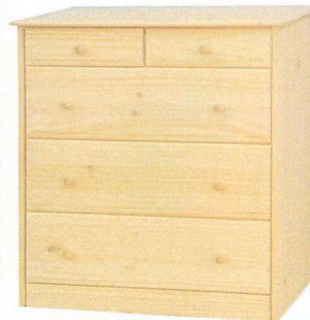

CD1005 (shown)
34 1/2"w x 35"h x 17 1/4"d