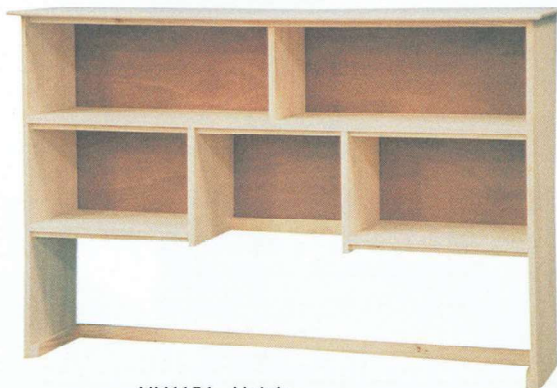

**NO DOORS AVAILABLE
FOR THIS ITEM**

HU1100 Hutch
62"w x 42"h x 11 1/2"d

HU1106 Bi-Level Hutch
55"w x 37"h x 11 1/2"d

Used with CD1106 & CD1106/BF See page 7.

HU1200 Hutch
34 1/2"w x 42"h x 11 1/2"d
Use as topper for CA1000