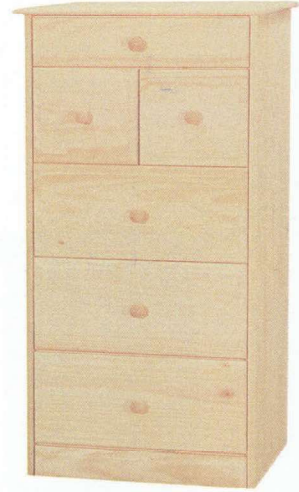

LC1406 Lingerie Chest (shown)
23 1/2"w x 44"h x 17 1/4"d