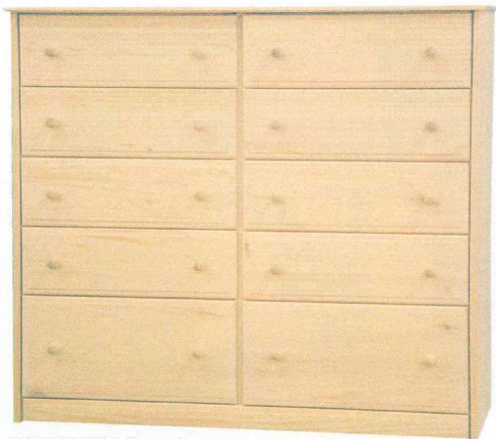

DCM1710 (shown)
52" w x 53" h x 17 1/4" d
2 blanket drawers approximately 12" deep.