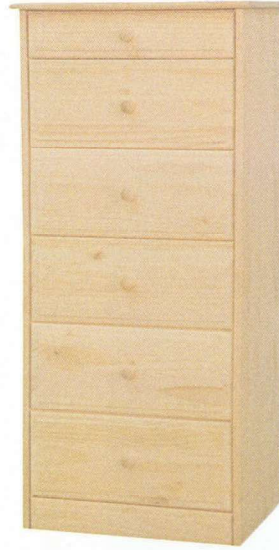

LC1006 Lingerie Chest (shown)
23 1/2"w x 53"h x 17 1/4"d

LC1006/BF
23 1/2"w x 55"h x 17 1/4"d