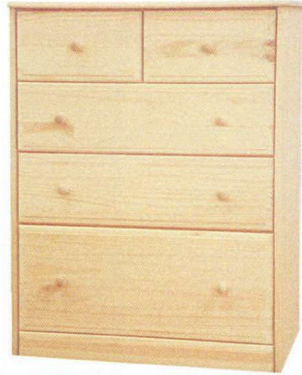

CD1805 (shown)
34 1/2"w x 44"h x 17 1/4"d
1 blanket drawer approximately 12" deep.