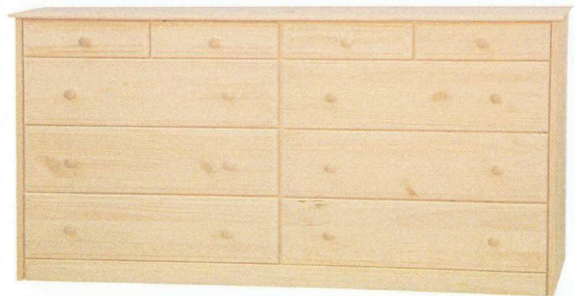

DC1010 (shown)
66"w x 35"h x 17 1/4"d