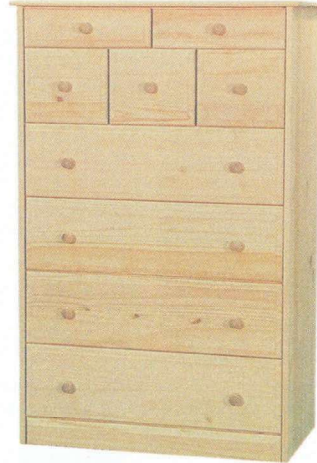

CD1307 (shown)
34 1/2" w x 35"h x 17 1/4"d

CD1309 (shown)
34 1/2"w x 31"h x 17 1/4"d

CD1406 (shown)
34 1/2"w x 40"h x 17 1/4"d

SIERRA COLLECTION

Yarbrough Furniture Designs, Inc

Use the following options after product i.d.: /SW, /CO, /SH, /MO, /CP, /WK, /CH, /MI, /BF, /SC, /SR and /SA. Refer to the beginning of the Sierra Collection section for examples. All products are shipped Colonial Style with Wooden Knobs, Straight Apron and Euro Slides, unless stated otherwise.

CD1407 (shown)
34 1/2"w x 48"h x 17 1/4"d

CD1408 (shown)
34 1/2"w x 44"h x 17 1/4"d

CD1409 (shown)
34 1/2"w x 53"h x 17 1/4"d

CD1412 (shown)
34 1/2"w x 40"h x 17 1/4"d

CD1503 (shown)
34 1/2"w x 22"h x 17 1/4"d