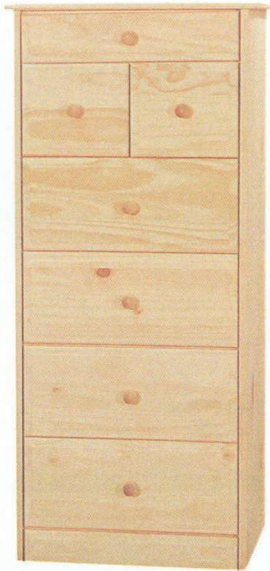

LC1004/BF
23 1/2"w x 37"h x 17 1/4"d

LC1005/BF
23 1/2"w x 46"h x 17 1/4"d

LC1407 Lingerie Chest (shown)
23 1/2"w x 53"h x 17 1/4"d