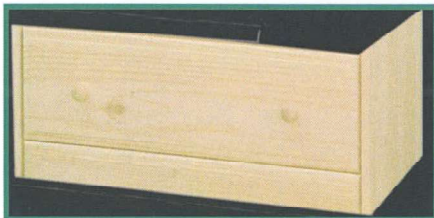

OPTIONAL APRON STYLES

Straight Apron. /SA Standard apron for all Colonial, Sherwood and Modern Style products.