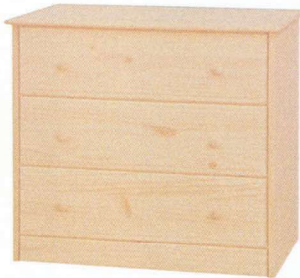

CD1003 (shown)
34 1/2"w x 31"h x 17 1/4"d