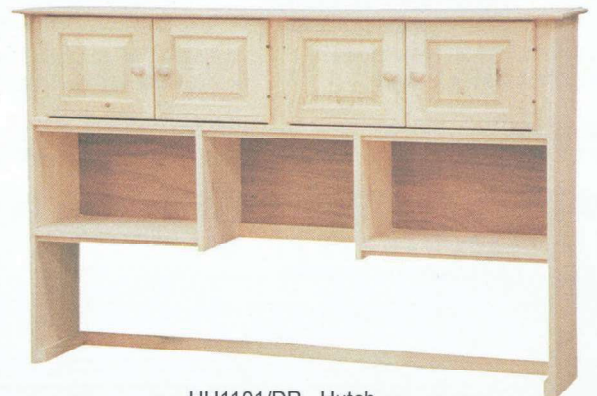

HU1101/DR Hutch
62"w x 42"h x 11 1/2"d
Doors